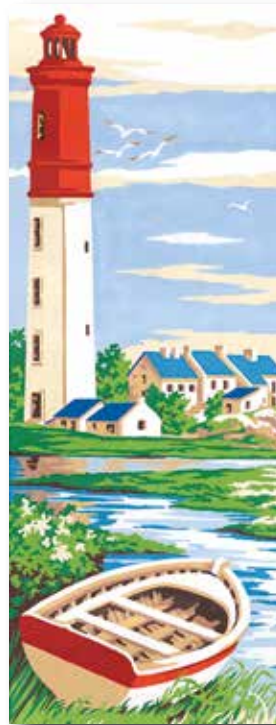

950.65

3 167911 950651