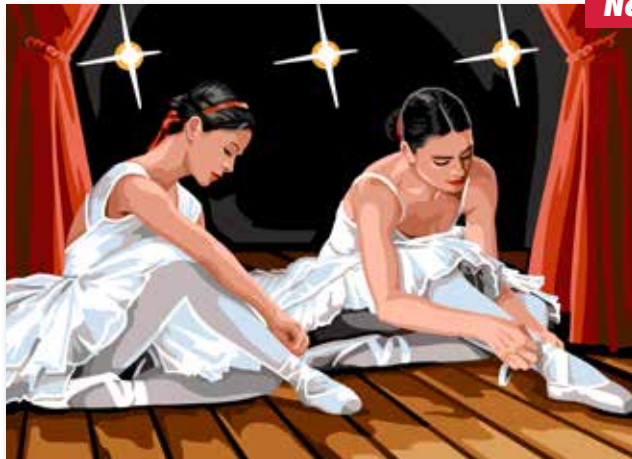

Article 929 . CANEVAS PÉNÉLOPE ANTIQUE . Penelope canvas

Canevas 45 x 60 cm (18" x 24")

Dessin 37 x 51 cm (15" x 20")

SEG de Paris®
— CANEVAS ET KITS —

Canevas pénélope antique / Penelope canvas / Penelope cañamazo

New