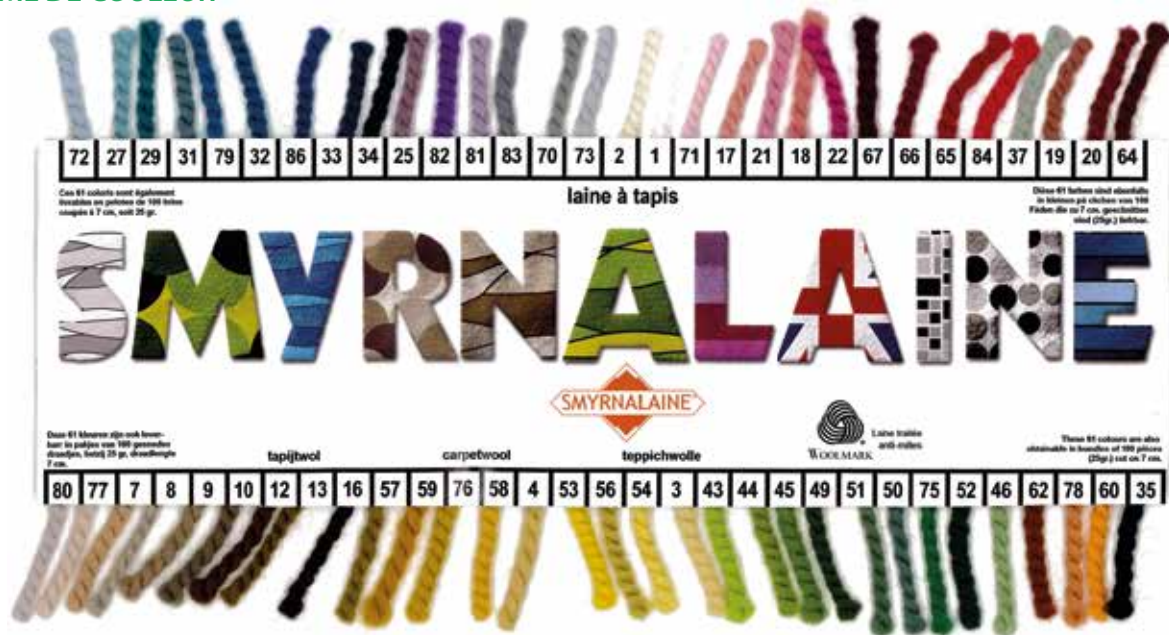

GAMME DE COULEUR

ACCESSOIRE ACCESSORIE ACCESSORIO

Crochet à clapet : spécial pour réalisation du point noué
Latch hook : specially for making knot stitches
el gancho : especialmente por la toma de respunte