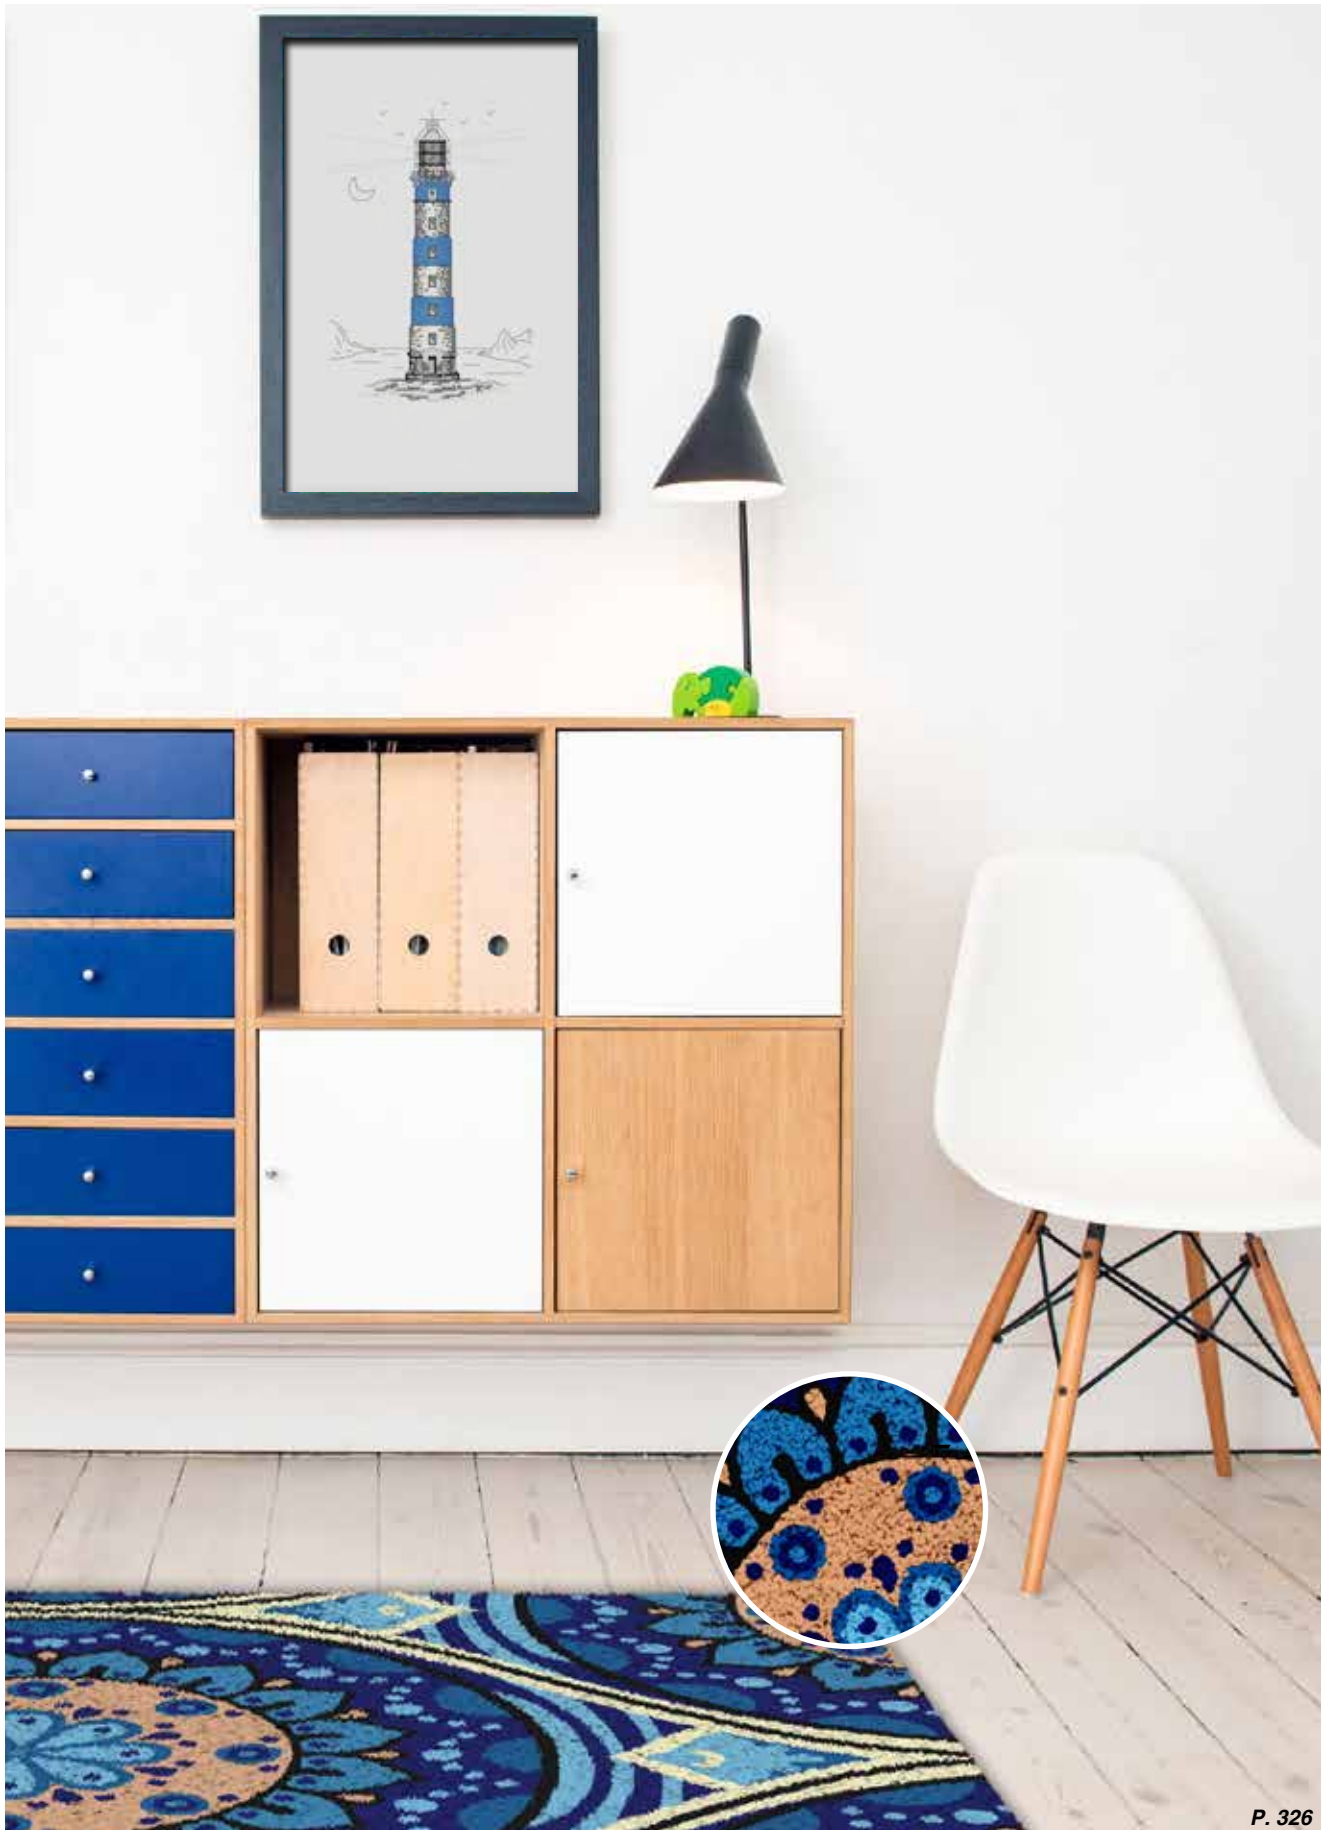

P. 326

Nos réalisés sur interstissloisirscreatifs.com